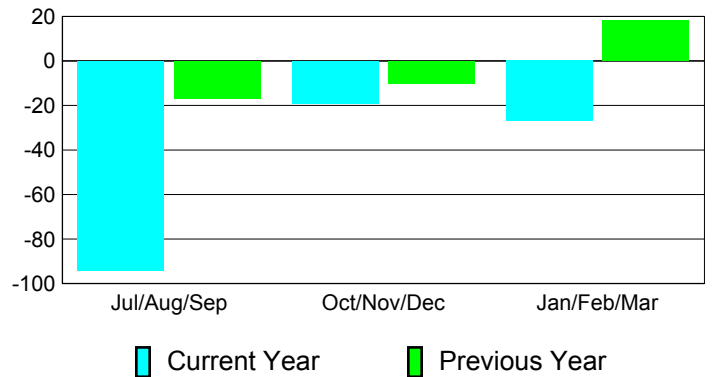

Membership Results
2010-2011

Membership
2009-2010

Month	Net Memb Goal	Actual New Memb	Actual Dropped Memb	Gain/Loss of Memb	Gain/Loss of Memb
Jul/Aug/Sep	5	66	-160	-94	-17
Oct/Nov/Dec	10	67	-86	-19	-10
Jan/Feb/Mar	45	56	-83	-27	18
Totals	60	189	-329	-140	-9

Membership Results 2010-2011

Goal, New, Dropped, Gain/Loss

Comparison of Membership Gain/Loss

Current Year Compared to the Previous Year

Gender Comparison 2010-2011

Jul/Aug/Sep

Oct/Nov/Dec

Jan/Feb/Mar