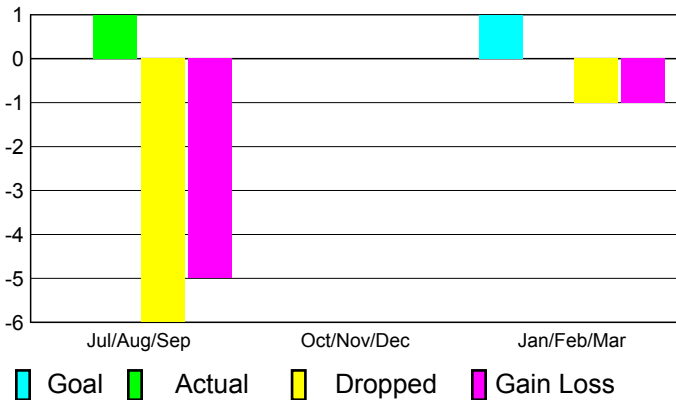

2010-2011 GMT Reports for District (or Undistricted) **District 301 B1**

GMT: **Doctor DATUK K NAGARATN**, Location: **PHILIPPINES**

GMT CA: **5**

CLUBS

Club Results
2010-2011

Clubs
2009-2010

Month	New Club Goal	Actual New Clubs	Actual Dropped Clubs	Gain/Loss of Clubs	Gain/Loss of Clubs
Jul/Aug/Sep	0	1	-6	-5	1
Oct/Nov/Dec	0	0	0	0	0
Jan/Feb/Mar	1	0	-1	-1	0
Totals	1	1	-7	-6	1

Club Results 2010-2011

Goal, New, Dropped, Gain/Loss

Comparison of Club Gain/Loss

Current Year Compared to the Previous Year

YTD Status Quo Clubs 2010-2011

Status Quo Clubs Compared to Status Quo Members

MEMBERSHIP