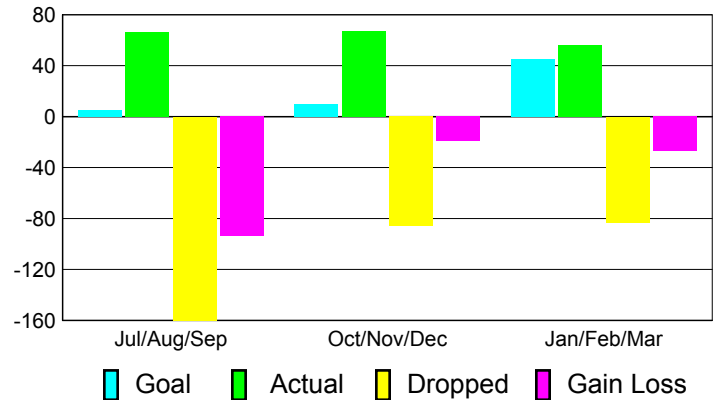

Membership Results 2010-2011

Goal, New, Dropped, Gain/Loss

Comparison of Membership Gain/Loss

Current Year Compared to the Previous Year